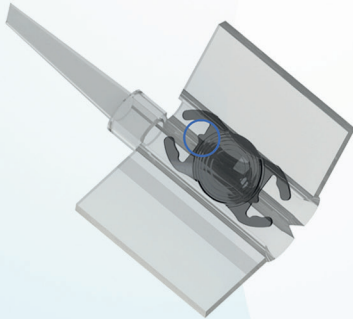

- The **anterior** face of the lens, facing the iris, is the part **with the fresnel steps**.
- The **posterior** face, facing the retina, is the **smooth face**.

Correct